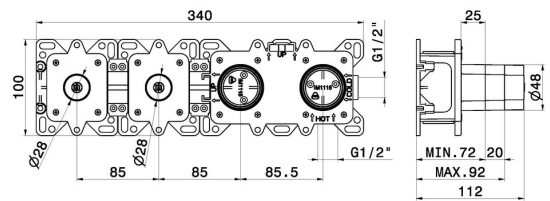

31088.00.000

Concealed part. Insulating coating and watertight - finish
Neutral

FEATURES

Installation
Concealed body application

Wall concealed part
Floor-mounted concealed part
for bath / washbasin

TECHNICAL DRAWING