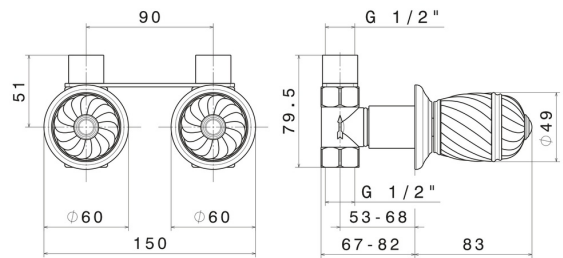

# DELUXE

**68076.21.018**

Concealed shower group complete of 1/2" connections valve - finish Chrome

Chrome

## FEATURES

Material	<b>Brass</b>
Installation	<b>Wall mounted</b>
Hole type	<b>2 holes</b>
Water mixing	<b>Mechanical</b>

## TECHNICAL DRAWING

**DELUXE**

**68076.21.018**

Concealed shower group complete of 1/2" connections valve - finish Chrome

**AVAILABLE FINISHES**

---

**21.018**

Chrome