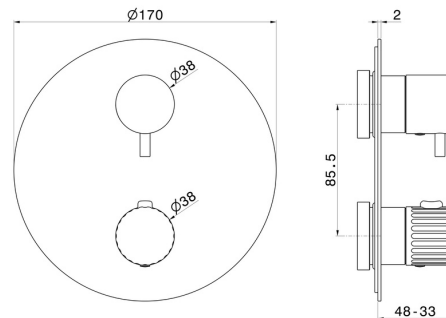

TECHNICAL DRAWING

AR Preview
try it in your home

More Details
on our [website](#)