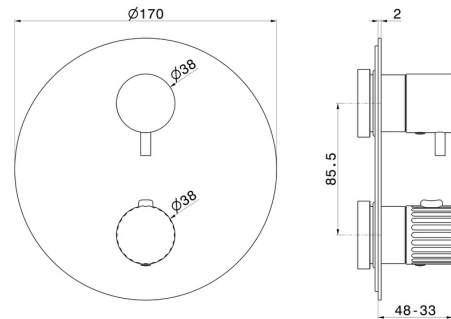

**73435ex.59.067**

Concealed thermostatic mixer - finish PVD Brushed Copper Bronze

With one handle for temperature control and 3 ways out diverter.

PVD Brushed Copper Bronze

**FEATURES**

Material	<b>Stainless Steel</b>
Installation	<b>Wall concealed part</b>
Outlets	<b>2 Ways Out</b>
Water mixing	<b>Thermostatic</b>
Required for installation	<b><u>31061.00.000</u></b>
Required for installation	<b><u>27888.00.000</u></b>

**TECHNICAL DRAWING**

**73435ex.59.067**

Concealed thermostatic mixer - finish PVD Brushed Copper Bronze