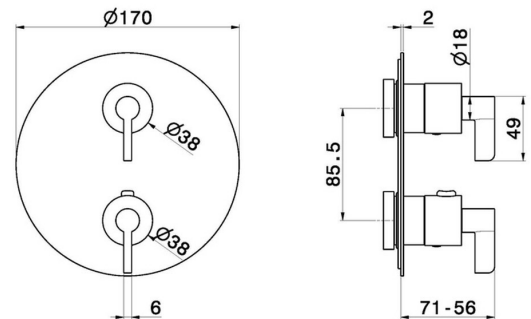

73428E.47.083

Concealed thermostatic mixer, with one handle for temperature control and 2 ways out diverter. Ø170. External part. LUXURY - finish Groove Bronze

FEATURES

Material	Brass
Installation	Wall concealed part
Control type	Single lever
Diverter type	Mechanic diverter
Outlets	2 Ways Out
Water mixing	Thermostatic
Required for installation	<u>31020.00.000</u>
Required for installation	<u>31061.00.000</u>

TECHNICAL DRAWING

73428E.47.083

Concealed thermostatic mixer, with one handle for temperature control and 2 ways out diverter. Ø170. External part. LUXURY - finish Groove Bronze

AVAILABLE FINISHES

47.083

Groove Bronze