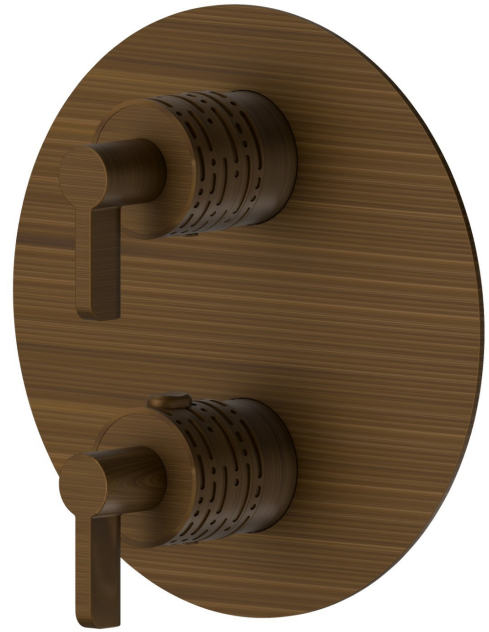

73428E.47.083

Concealed thermostatic mixer, with one handle for temperature control and 2 ways out diverter. Ø170. External part. LUXURY - finish Groove Bronze

FEATURES

Material	Brass
Installation	Wall concealed part
Control type	Single lever
Diverter type	Mechanic diverter
Outlets	2 Ways Out
Water mixing	Thermostatic
Required for installation	<u>31020.00.000</u>
Required for installation	<u>31061.00.000</u>

TECHNICAL DRAWING

73428E.47.083

Concealed thermostatic mixer, with one handle for temperature control and 2 ways out diverter. Ø170. External part. LUXURY - finish Groove Bronze

AVAILABLE FINISHES

47.083

Groove Bronze

01.093

finish Matt Black

21.018

finish Chrome

58.061

finish PVD Copper Bronze

58.063

finish PVD Gun Metal

59.098

finish PVD Brushed Pale Gold

61.020

finish PVD Glossy Gold