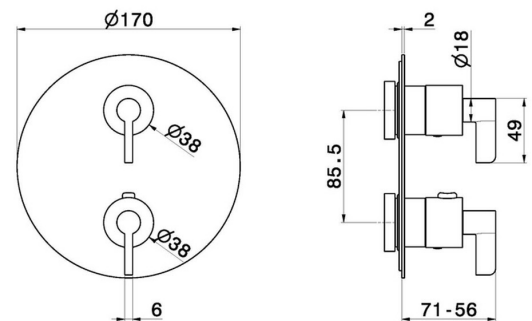

73428E.58.061

Concealed thermostatic mixer, with one handle for temperature control and 2 ways out diverter. Ø170. External part. LUXURY - finish PVD Copper Bronze

FEATURES

Material	Brass
Installation	Wall concealed part
Control type	Single lever
Diverter type	Mechanic diverter
Outlets	2 Ways Out
Water mixing	Thermostatic
Required for installation	<u>31020.00.000</u>
Required for installation	<u>31061.00.000</u>

TECHNICAL DRAWING

73428E.58.061

Concealed thermostatic mixer, with one handle for temperature control and 2 ways out diverter. Ø170. External part. LUXURY - finish PVD Copper Bronze

AVAILABLE FINISHES

58.061
PVD Copper Bronze