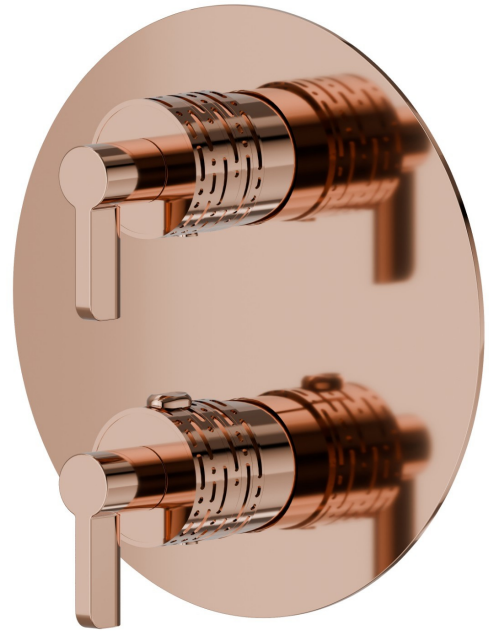

73428E.58.061

Concealed thermostatic mixer, with one handle for temperature control and 2 ways out diverter. Ø170. External part. LUXURY - finish PVD Copper Bronze

FEATURES

Material	Brass
Installation	Wall concealed part
Control type	Single lever
Diverter type	Mechanic diverter
Outlets	2 Ways Out
Water mixing	Thermostatic
Required for installation	<u>31020.00.000</u>
Required for installation	<u>31061.00.000</u>

TECHNICAL DRAWING

73428E.58.061

Concealed thermostatic mixer, with one handle for temperature control and 2 ways out diverter. Ø170. External part. LUXURY - finish PVD Copper Bronze

AVAILABLE FINISHES

58.061
PVD Copper Bronze

01.093
finish Matt Black

21.018
finish Chrome

47.083
finish Groove Bronze

58.063
finish PVD Gun Metal

59.098
finish PVD Brushed Pale Gold

61.020
finish PVD Glossy Gold