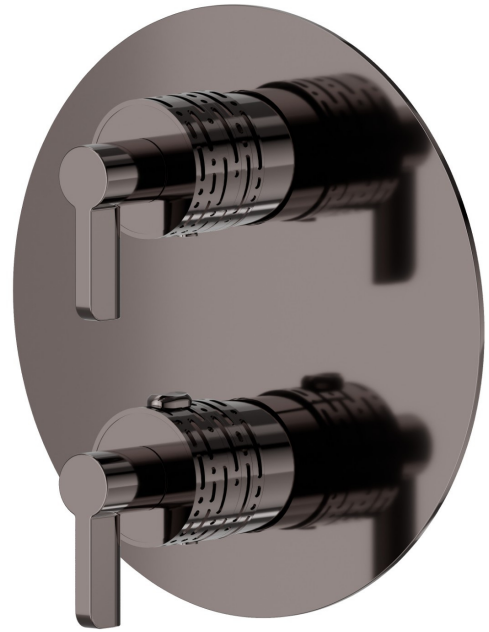

## 73428E.58.063

Concealed thermostatic mixer, with one handle for temperature control and 2 ways out diverter. Ø170. External part. LUXURY - finish PVD Gun Metal

### FEATURES

Material	<b>Brass</b>
Installation	<b>Wall concealed part</b>
Control type	<b>Single lever</b>
Diverter type	<b>Mechanic diverter</b>
Outlets	<b>2 Ways Out</b>
Water mixing	<b>Thermostatic</b>
Required for installation	<b><u>31020.00.000</u></b>
Required for installation	<b><u>31061.00.000</u></b>

### TECHNICAL DRAWING

 **AR Preview**  
try it in your home

**More Details**  
on our [website](#)

**73428E.58.063**

Concealed thermostatic mixer, with one handle for temperature control and 2 ways out diverter. Ø170. External part. LUXURY - finish PVD Gun Metal