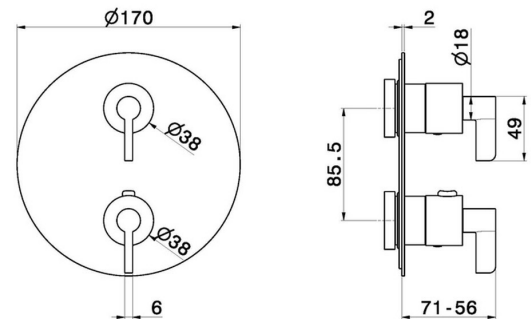

## 73428E.58.063

Concealed thermostatic mixer, with one handle for temperature control and 2 ways out diverter. Ø170. External part. LUXURY - finish PVD Gun Metal

### TECHNICAL DRAWING

 **AR Preview**  
try it in your home

**More Details**  
on our [website](#)

**73428E.58.063**

Concealed thermostatic mixer, with one handle for temperature control and 2 ways out diverter. Ø170. External part. LUXURY - finish PVD Gun Metal