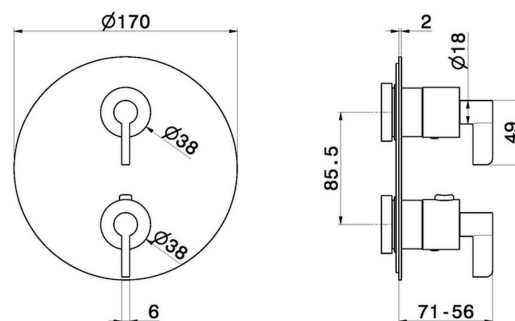

73428E.61.020

Concealed thermostatic mixer, with one handle for temperature control and 2 ways out diverter. Ø170. External part. LUXURY - finish PVD Glossy Gold

PVD Glossy Gold

FEATURES

Material	Brass
Installation	Wall concealed part
Control type	Single lever
Diverter type	Mechanic diverter
Outlets	2 Ways Out
Water mixing	Thermostatic
Required for installation	<u>31020.00.000</u>
Required for installation	<u>31061.00.000</u>

TECHNICAL DRAWING

 **AR Preview**
try it in your home

More Details
on our [website](#)

73428E.61.020

Concealed thermostatic mixer, with one handle for temperature control and 2 ways out diverter. Ø170. External part. LUXURY - finish PVD Glossy Gold