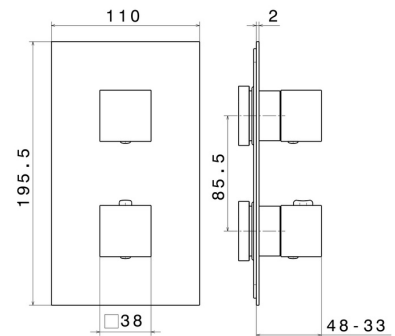

# ERGO-Q

**67648E.21.018**

Concealed thermostatic mixer, with one handle for temperature control and 2 ways out diverter - finish Chrome

External part

Chrome

## FEATURES

Material	<b>Brass</b>
Installation	<b>Wall concealed part</b>
Outlets	<b>2 Ways Out</b>
Required for installation	<b><u>27888.00.000</u></b>
Required for installation	<b><u>31020.00.000</u></b>
Required for installation	<b><u>31061.00.000</u></b>

## TECHNICAL DRAWING

**ERGO-Q**

**67648E.21.018**

Concealed thermostatic mixer, with one handle for temperature control and 2 ways out diverter -  
finish Chrome

**AVAILABLE FINISHES**

---

**21.018**

Chrome