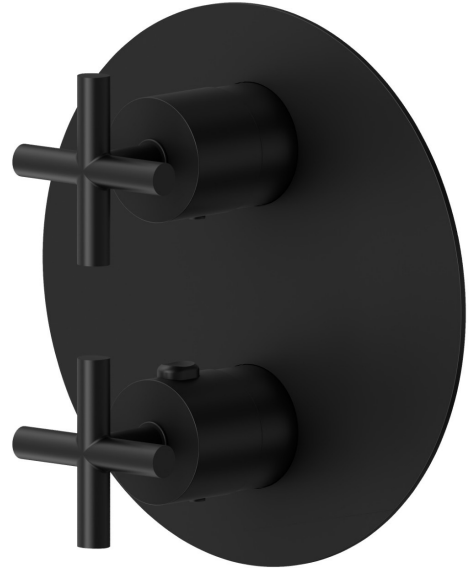

## 73414E.01.093

Concealed thermostatic mixer, with one handle for temperature control and 2 ways out diverter - finish Matt Black

### FEATURES

Material	<b>Brass</b>
Installation	<b>Wall concealed part</b>
Diverter type	<b>Mechanic diverter</b>
Outlets	<b>2 Ways Out</b>
Water mixing	<b>Thermostatic</b>
Required for installation	<b><u>31020.00.000</u></b>
Required for installation	<b><u>31061.00.000</u></b>

### TECHNICAL DRAWING

**73414E.01.093**

Concealed thermostatic mixer, with one handle for temperature control and 2 ways out diverter -  
finish Matt Black

**AVAILABLE FINISHES**

---

**01.093**

Matt Black

**21.018**

finish PVD Brushed Pale Gold

**61.020**

finish PVD Glossy Gold