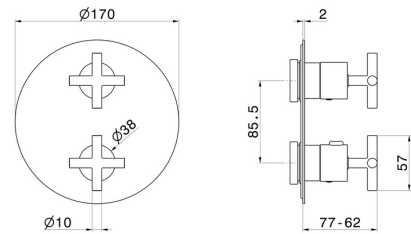

## 73414E.01.093

Concealed thermostatic mixer, with one handle for temperature control and 2 ways out diverter - finish Matt Black

### TECHNICAL DRAWING

**73414E.01.093**

Concealed thermostatic mixer, with one handle for temperature control and 2 ways out diverter -  
finish Matt Black

**AVAILABLE FINISHES**

---

**01.093**

Matt Black

**21.018**