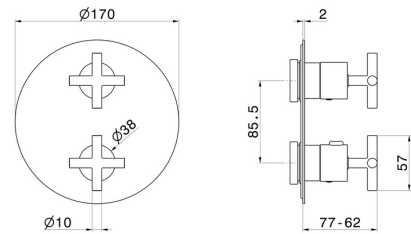

73414E.21.018

Concealed thermostatic mixer, with one handle for temperature control and 2 ways out diverter - finish Chrome

FEATURES

| | |
|---------------------------|----------------------------|
| Material | Brass |
| Installation | Wall concealed part |
| Diverter type | Mechanic diverter |
| Outlets | 2 Ways Out |
| Water mixing | Thermostatic |
| Required for installation | <u>31020.00.000</u> |
| Required for installation | <u>31061.00.000</u> |

TECHNICAL DRAWING

73414E.21.018

Concealed thermostatic mixer, with one handle for temperature control and 2 ways out diverter -
finish Chrome

AVAILABLE FINISHES

21.018

Chrome

01.093

finish Matt Black