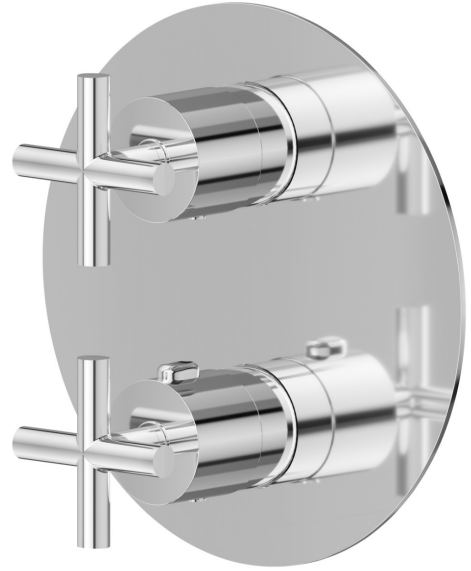

73414E.21.018

Concealed thermostatic mixer, with one handle for temperature control and 2 ways out diverter - finish Chrome

FEATURES

| | |
|---------------------------|----------------------------|
| Material | Brass |
| Installation | Wall concealed part |
| Diverter type | Mechanic diverter |
| Outlets | 2 Ways Out |
| Water mixing | Thermostatic |
| Required for installation | <u>31020.00.000</u> |
| Required for installation | <u>31061.00.000</u> |

TECHNICAL DRAWING

73414E.21.018

Concealed thermostatic mixer, with one handle for temperature control and 2 ways out diverter -
finish Chrome

AVAILABLE FINISHES

21.018

Chrome

01.093

finish Matt Black

61.020

finish PVD Glossy Gold