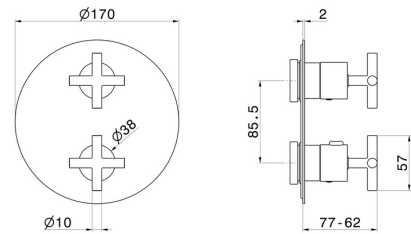

73414E.58.063

Concealed thermostatic mixer, with one handle for temperature control and 2 ways out diverter - finish PVD Gun Metal

FEATURES

Material	Brass
Installation	Wall concealed part
Diverter type	Mechanic diverter
Outlets	2 Ways Out
Water mixing	Thermostatic
Required for installation	<u>31020.00.000</u>
Required for installation	<u>31061.00.000</u>

TECHNICAL DRAWING

73414E.58.063

Concealed thermostatic mixer, with one handle for temperature control and 2 ways out diverter -
finish PVD Gun Metal

AVAILABLE FINISHES

58.063

PVD Gun Metal

01.093

finish Matt Black