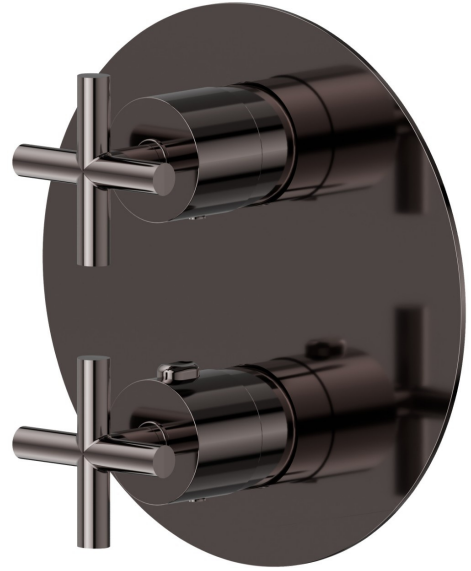

73414E.58.063

Concealed thermostatic mixer, with one handle for temperature control and 2 ways out diverter - finish PVD Gun Metal

FEATURES

Material	Brass
Installation	Wall concealed part
Diverter type	Mechanic diverter
Outlets	2 Ways Out
Water mixing	Thermostatic
Required for installation	<u>31020.00.000</u>
Required for installation	<u>31061.00.000</u>

TECHNICAL DRAWING

73414E.58.063

Concealed thermostatic mixer, with one handle for temperature control and 2 ways out diverter -
finish PVD Gun Metal

AVAILABLE FINISHES

58.063

PVD Gun Metal

01.093

finish Matt Black

21.018

finish Chrome

47.083

finish Groove Bronze

58.061

finish PVD Copper Bronze

59.098

finish PVD Brushed Pale Gold

61.020

finish PVD Glossy Gold