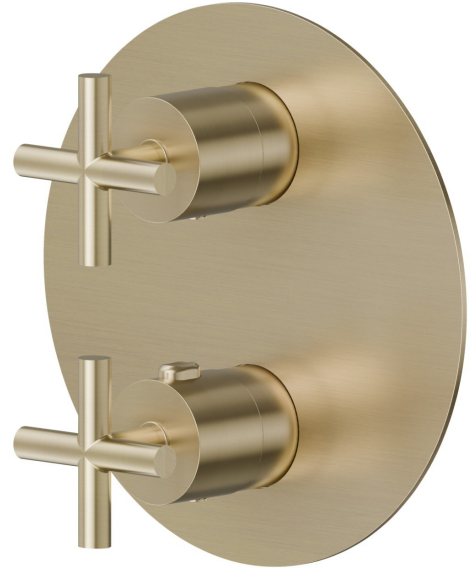

73414E.59.098

Concealed thermostatic mixer, with one handle for temperature control and 2 ways out diverter - finish PVD Brushed Pale Gold

FEATURES

Material	Brass
Installation	Wall concealed part
Diverter type	Mechanic diverter
Outlets	2 Ways Out
Water mixing	Thermostatic
Required for installation	<u>31020.00.000</u>
Required for installation	<u>31061.00.000</u>

TECHNICAL DRAWING

73414E.59.098

Concealed thermostatic mixer, with one handle for temperature control and 2 ways out diverter -
finish PVD Brushed Pale Gold

AVAILABLE FINISHES

59.098

PVD Brushed Pale Gold

01.093

finish Matt Black

21.018

finish Chrome

47.083

finish Groove Bronze

58.061

finish PVD Copper Bronze

58.063

finish PVD Gun Metal

61.020

finish PVD Glossy Gold