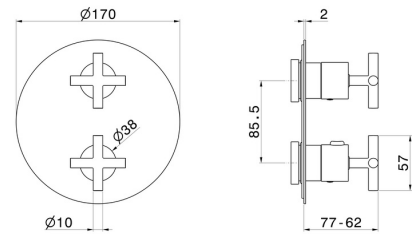

73414E.59.098

Concealed thermostatic mixer, with one handle for temperature control and 2 ways out diverter - finish PVD Brushed Pale Gold

FEATURES

Material	Brass
Installation	Wall concealed part
Diverter type	Mechanic diverter
Outlets	2 Ways Out
Water mixing	Thermostatic
Required for installation	<u>31020.00.000</u>
Required for installation	<u>31061.00.000</u>

TECHNICAL DRAWING

73414E.59.098

Concealed thermostatic mixer, with one handle for temperature control and 2 ways out diverter -
finish PVD Brushed Pale Gold

AVAILABLE FINISHES

59.098

PVD Brushed Pale Gold

01.093