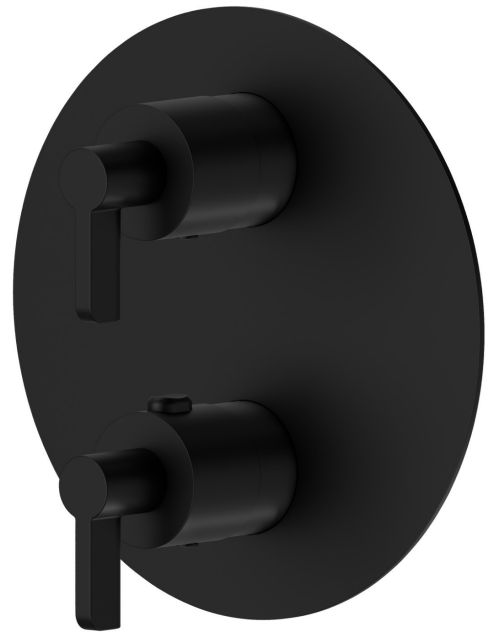

73421E.01.093

Concealed thermostatic mixer, with one handle for temperature control and 2 ways out diverter. External part. Ø170 - finish Matt Black

FEATURES

Material	Brass
Installation	Wall concealed part
Control type	Single lever
Diverter type	Mechanic diverter
Outlets	2 Ways Out
Water mixing	Thermostatic
Required for installation	<u>31020.00.000</u>
Required for installation	<u>31061.00.000</u>

TECHNICAL DRAWING

 **AR Preview**
try it in your home

More Details
on our [website](#)

73421E.01.093

Concealed thermostatic mixer, with one handle for temperature control and 2 ways out diverter.
External part. Ø170 - finish Matt Black

AVAILABLE FINISHES

01.093

Matt Black

21.018

finish Chrome

47.083

finish Groove Bronze

58.061