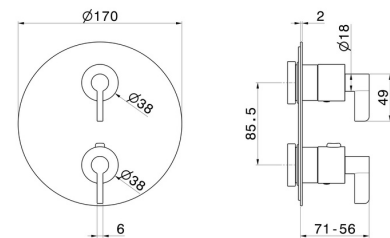

73421E.01.093

Concealed thermostatic mixer, with one handle for temperature control and 2 ways out diverter. External part. Ø170 - finish Matt Black

FEATURES

Material	Brass
Installation	Wall concealed part
Control type	Single lever
Diverter type	Mechanic diverter
Outlets	2 Ways Out
Water mixing	Thermostatic
Required for installation	<u>31020.00.000</u>
Required for installation	<u>31061.00.000</u>

TECHNICAL DRAWING

 **AR Preview**
try it in your home

More Details
on our [website](#)

73421E.01.093

Concealed thermostatic mixer, with one handle for temperature control and 2 ways out diverter.
External part. Ø170 - finish Matt Black