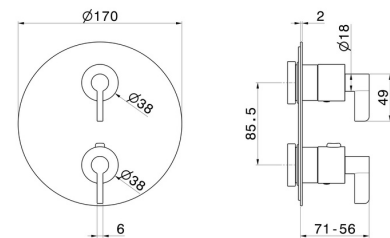

## 73421E.47.083

Concealed thermostatic mixer, with one handle for temperature control and 2 ways out diverter. External part. Ø170 - finish Groove Bronze

### FEATURES

Material	<b>Brass</b>
Installation	<b>Wall concealed part</b>
Control type	<b>Single lever</b>
Diverter type	<b>Mechanic diverter</b>
Outlets	<b>2 Ways Out</b>
Water mixing	<b>Thermostatic</b>
Required for installation	<b><u>31020.00.000</u></b>
Required for installation	<b><u>31061.00.000</u></b>

### TECHNICAL DRAWING

**73421E.47.083**

Concealed thermostatic mixer, with one handle for temperature control and 2 ways out diverter.  
External part. Ø170 - finish Groove Bronze

**AVAILABLE FINISHES**

---