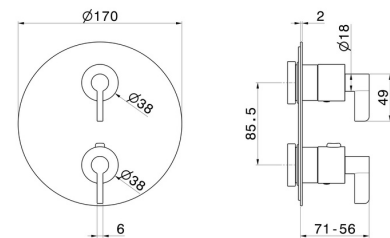

73421E.58.063

Concealed thermostatic mixer, with one handle for temperature control and 2 ways out diverter. External part. Ø170 - finish PVD Gun Metal

FEATURES

Material	Brass
Installation	Wall concealed part
Control type	Single lever
Diverter type	Mechanic diverter
Outlets	2 Ways Out
Water mixing	Thermostatic
Required for installation	<u>31020.00.000</u>
Required for installation	<u>31061.00.000</u>

TECHNICAL DRAWING

73421E.58.063

Concealed thermostatic mixer, with one handle for temperature control and 2 ways out diverter.
External part. Ø170 - finish PVD Gun Metal

AVAILABLE FINISHES

58.063

PVD Gun Metal