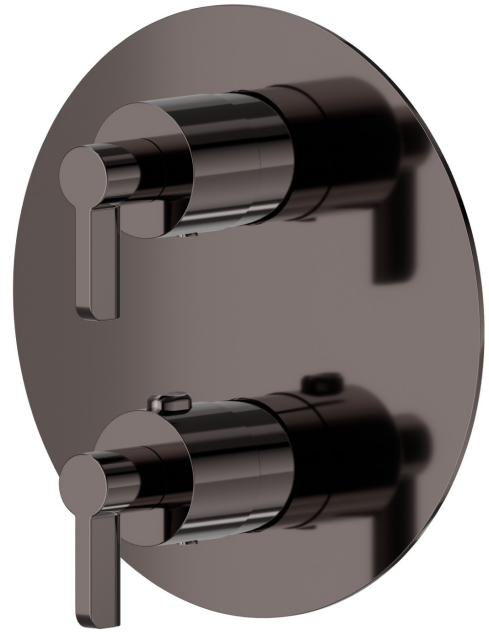

73421E.58.063

Concealed thermostatic mixer, with one handle for temperature control and 2 ways out diverter. External part. Ø170 - finish PVD Gun Metal

FEATURES

Material	Brass
Installation	Wall concealed part
Control type	Single lever
Diverter type	Mechanic diverter
Outlets	2 Ways Out
Water mixing	Thermostatic
Required for installation	<u>31020.00.000</u>
Required for installation	<u>31061.00.000</u>

TECHNICAL DRAWING

73421E.58.063

Concealed thermostatic mixer, with one handle for temperature control and 2 ways out diverter.
External part. Ø170 - finish PVD Gun Metal

AVAILABLE FINISHES

58.063

PVD Gun Metal

59.098

finish PVD Brushed Pale Gold

61.020

finish PVD Glossy Gold