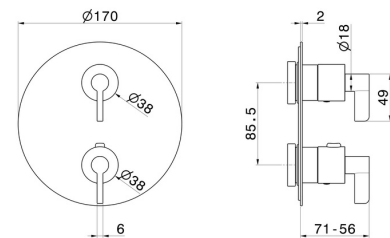

## 73421E.61.020

Concealed thermostatic mixer, with one handle for temperature control and 2 ways out diverter. External part. Ø170 - finish PVD Glossy Gold

PVD Glossy Gold

### FEATURES

Material	<b>Brass</b>
Installation	<b>Wall concealed part</b>
Control type	<b>Single lever</b>
Diverter type	<b>Mechanic diverter</b>
Outlets	<b>2 Ways Out</b>
Water mixing	<b>Thermostatic</b>
Required for installation	<b><u>31020.00.000</u></b>
Required for installation	<b><u>31061.00.000</u></b>

### TECHNICAL DRAWING

**73421E.61.020**

Concealed thermostatic mixer, with one handle for temperature control and 2 ways out diverter.  
External part. Ø170 - finish PVD Glossy Gold

**AVAILABLE FINISHES**