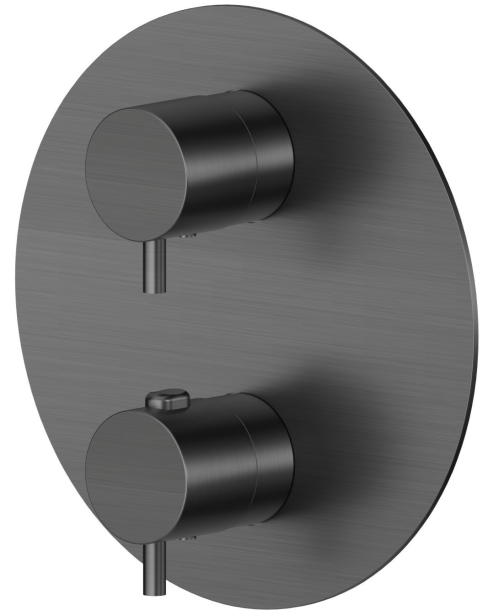

67608E.59.064

Concealed thermostatic mixer, with one handle for temperature control and 2 ways out diverter. External part - finish PVD Brushed Gun Metal

FEATURES

Material	Brass
Installation	Wall concealed part
Diverter type	Mechanic diverter
Outlets	2 Ways Out
Water mixing	Thermostatic
Required for installation	<u>27888.00.000</u>
Required for installation	<u>31020.00.000</u>
Required for installation	<u>31061.00.000</u>

TECHNICAL DRAWING

67608E.59.064

Concealed thermostatic mixer, with one handle for temperature control and 2 ways out diverter.
External part - finish PVD Brushed Gun Metal

AVAILABLE FINISHES

59.064

PVD Brushed Gun Metal

01.014

finish Matt White

01.093

finish Matt Black

21.018

finish Chrome

47.083

finish Groove Bronze