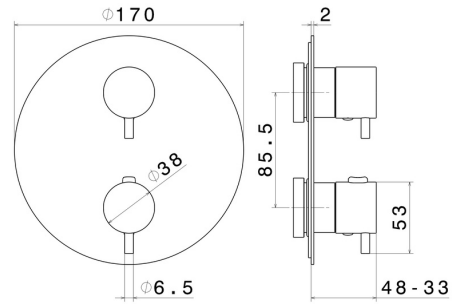

67608E.59.064

Concealed thermostatic mixer, with one handle for temperature control and 2 ways out diverter. External part - finish PVD Brushed Gun Metal

FEATURES

Material	Brass
Installation	Wall concealed part
Diverter type	Mechanic diverter
Outlets	2 Ways Out
Water mixing	Thermostatic
Required for installation	<u>27888.00.000</u>
Required for installation	<u>31020.00.000</u>
Required for installation	<u>31061.00.000</u>

TECHNICAL DRAWING

67608E.59.064

Concealed thermostatic mixer, with one handle for temperature control and 2 ways out diverter.
External part - finish PVD Brushed Gun Metal

AVAILABLE FINISHES

59.064

PVD Brushed Gun Metal