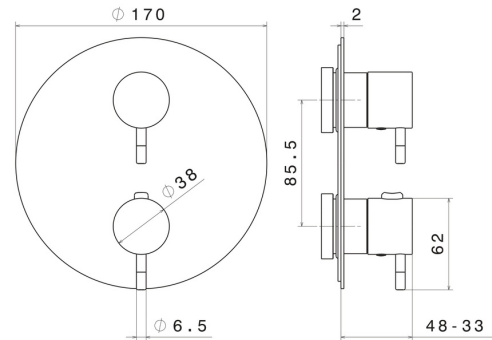

**67688E.M2.072**

Concealed thermostatic mixer, with one handle for temperature control and 2 ways out diverter. External part - finish Copper Satin - Matt black

**FEATURES**

Material	<b>Brass</b>
Installation	<b>Wall concealed part</b>
Outlets	<b>2 Ways Out</b>
Water mixing	<b>Thermostatic</b>
Required for installation	<b><u>27888.00.000</u></b>
Required for installation	<b><u>31020.00.000</u></b>
Required for installation	<b><u>31061.00.000</u></b>

**TECHNICAL DRAWING**

**67688E.M2.072**

Concealed thermostatic mixer, with one handle for temperature control and 2 ways out diverter.  
External part - finish Copper Satin - Matt black

**AVAILABLE FINISHES**