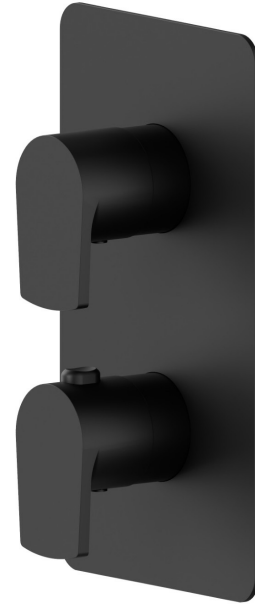

## 67692E.01.093

Concealed thermostatic mixer, with one handle for temperature control and 2 ways out diverter. External part - finish Matt Black

### FEATURES

Material	<b>Brass</b>
Installation	<b>Wall concealed part</b>
Control type	<b>Single lever</b>
Diverter type	<b>Mechanic diverter</b>
Outlets	<b>3 Ways Out</b>
Water mixing	<b>Thermostatic</b>
Required for installation	<b><u>27888.00.000</u></b>
Required for installation	<b><u>31020.00.000</u></b>
Required for installation	<b><u>31061.00.000</u></b>

### TECHNICAL DRAWING

**67692E.01.093**

Concealed thermostatic mixer, with one handle for temperature control and 2 ways out diverter.  
External part - finish Matt Black

**AVAILABLE FINISHES**

---

**01.093**