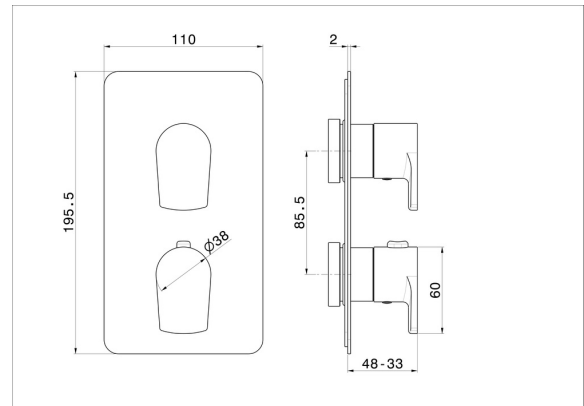

## 67692E.01.093

Concealed thermostatic mixer, with one handle for temperature control and 2 ways out diverter. External part - finish Matt Black

### TECHNICAL DRAWING

**67692E.01.093**

Concealed thermostatic mixer, with one handle for temperature control and 2 ways out diverter.  
External part - finish Matt Black

**AVAILABLE FINISHES**

---

**01.093**