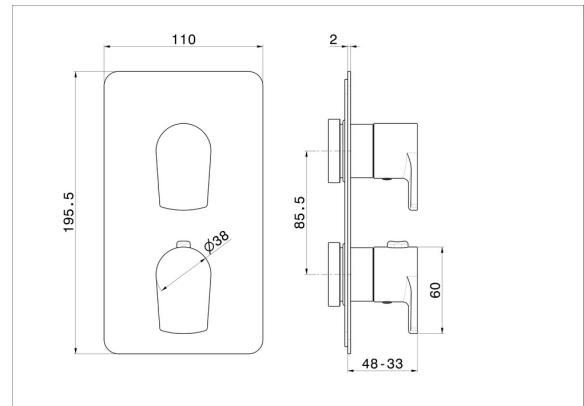

## 67692E.59.064

Concealed thermostatic mixer, with one handle for temperature control and 2 ways out diverter. External part - finish PVD Brushed Gun Metal

PVD Brushed Gun Metal

### TECHNICAL DRAWING

**67692E.59.064**

Concealed thermostatic mixer, with one handle for temperature control and 2 ways out diverter.  
External part - finish PVD Brushed Gun Metal

**AVAILABLE FINISHES**