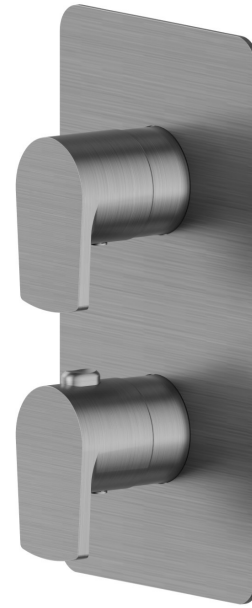

## 67692E.59.064

Concealed thermostatic mixer, with one handle for temperature control and 2 ways out diverter. External part - finish PVD Brushed Gun Metal

PVD Brushed Gun Metal

### FEATURES

Material	<b>Brass</b>
Installation	<b>Wall concealed part</b>
Control type	<b>Single lever</b>
Diverter type	<b>Mechanic diverter</b>
Outlets	<b>3 Ways Out</b>
Water mixing	<b>Thermostatic</b>
Required for installation	<b><u>27888.00.000</u></b>
Required for installation	<b><u>31020.00.000</u></b>
Required for installation	<b><u>31061.00.000</u></b>

### TECHNICAL DRAWING

**67692E.59.064**

Concealed thermostatic mixer, with one handle for temperature control and 2 ways out diverter.  
External part - finish PVD Brushed Gun Metal

**AVAILABLE FINISHES**

---

**59.064**

PVD Brushed Gun Metal

**01.014**

finish Matt White

**01.093**

finish Matt Black

**21.018**