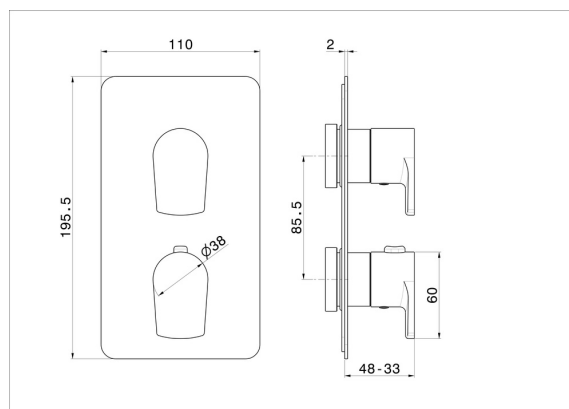

## 67692E.59.067

Concealed thermostatic mixer, with one handle for temperature control and 2 ways out diverter. External part - finish PVD Brushed Copper Bronze

### FEATURES

|                           |                            |
|---------------------------|----------------------------|
| Material                  | <b>Brass</b>               |
| Installation              | <b>Wall concealed part</b> |
| Control type              | <b>Single lever</b>        |
| Diverter type             | <b>Mechanic diverter</b>   |
| Outlets                   | <b>3 Ways Out</b>          |
| Water mixing              | <b>Thermostatic</b>        |
| Required for installation | <b><u>27888.00.000</u></b> |
| Required for installation | <b><u>31020.00.000</u></b> |
| Required for installation | <b><u>31061.00.000</u></b> |

### TECHNICAL DRAWING

**67692E.59.067**

Concealed thermostatic mixer, with one handle for temperature control and 2 ways out diverter.  
External part - finish PVD Brushed Copper Bronze

**AVAILABLE FINISHES**