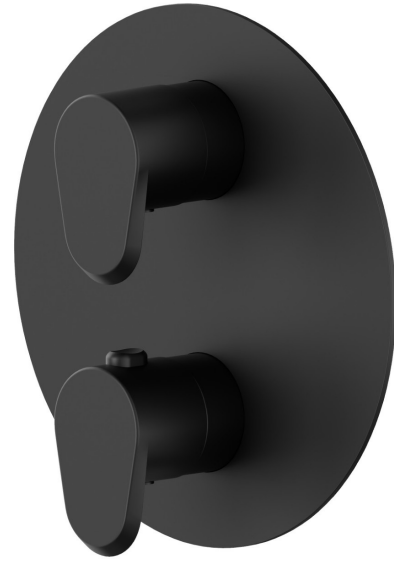

67698E.01.093

Concealed thermostatic mixer, with one handle for temperature control and 2 ways out diverter. External part - finish Matt Black

FEATURES

Material	Brass
Installation	Wall concealed part
Diverter type	Mechanic diverter
Outlets	2 Ways Out
Water mixing	Thermostatic
Required for installation	<u>27888.00.000</u>
Required for installation	<u>31020.00.000</u>
Required for installation	<u>31061.00.000</u>

TECHNICAL DRAWING

67698E.01.093

Concealed thermostatic mixer, with one handle for temperature control and 2 ways out diverter.
External part - finish Matt Black

AVAILABLE FINISHES