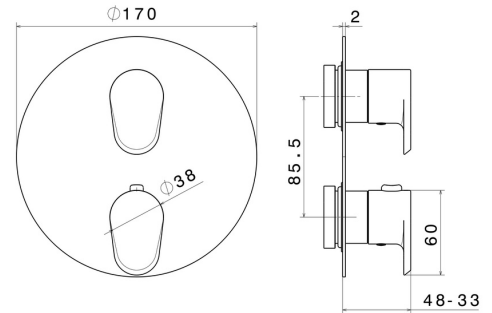

67698E.01.093

Concealed thermostatic mixer, with one handle for temperature control and 2 ways out diverter. External part - finish Matt Black

FEATURES

Material	Brass
Installation	Wall concealed part
Diverter type	Mechanic diverter
Outlets	2 Ways Out
Water mixing	Thermostatic
Required for installation	<u>27888.00.000</u>
Required for installation	<u>31020.00.000</u>
Required for installation	<u>31061.00.000</u>

TECHNICAL DRAWING

67698E.01.093

Concealed thermostatic mixer, with one handle for temperature control and 2 ways out diverter.
External part - finish Matt Black

AVAILABLE FINISHES