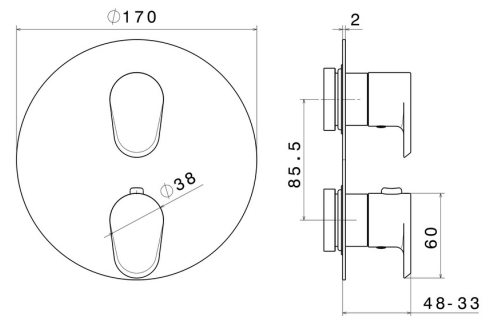

**67698E.21.018**

Concealed thermostatic mixer, with one handle for temperature control and 2 ways out diverter. External part - finish Chrome

**FEATURES**

Material	<b>Brass</b>
Installation	<b>Wall concealed part</b>
Diverter type	<b>Mechanic diverter</b>
Outlets	<b>2 Ways Out</b>
Water mixing	<b>Thermostatic</b>
Required for installation	<b><u>27888.00.000</u></b>
Required for installation	<b><u>31020.00.000</u></b>
Required for installation	<b><u>31061.00.000</u></b>

**TECHNICAL DRAWING**

**67698E.21.018**

Concealed thermostatic mixer, with one handle for temperature control and 2 ways out diverter.  
External part - finish Chrome

**AVAILABLE FINISHES**

---

**21.018**

Chrome