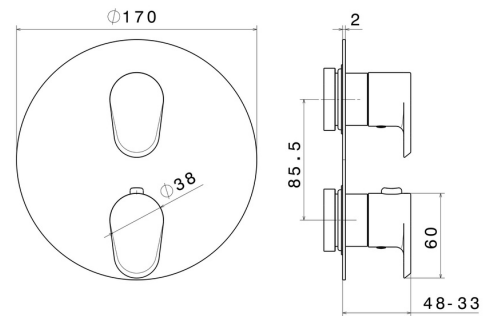

**67698E.59.097**

Concealed thermostatic mixer, with one handle for temperature control and 2 ways out diverter. External part - finish PVD Brushed Gold

**FEATURES**

Material	<b>Brass</b>
Installation	<b>Wall concealed part</b>
Diverter type	<b>Mechanic diverter</b>
Outlets	<b>2 Ways Out</b>
Water mixing	<b>Thermostatic</b>
Required for installation	<b><u>27888.00.000</u></b>
Required for installation	<b><u>31020.00.000</u></b>
Required for installation	<b><u>31061.00.000</u></b>

**TECHNICAL DRAWING**

**67698E.59.097**

Concealed thermostatic mixer, with one handle for temperature control and 2 ways out diverter.  
External part - finish PVD Brushed Gold