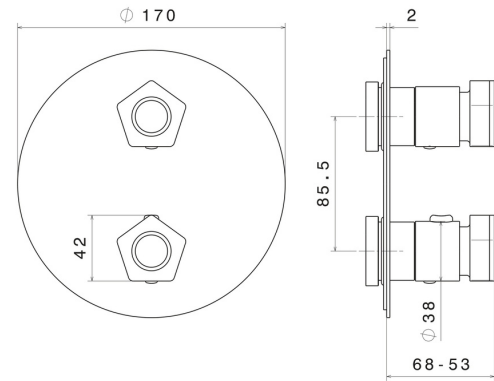

69808E.05.093

Concealed thermostatic mixer, with one handle for temperature control and 2 ways out diverter. External part - finish Chrome - Matt Black

Chrome - Matt Black

FEATURES

Material	Brass
Installation	Wall concealed part
Control type	Single lever
Diverter type	Mechanic diverter
Outlets	2 Ways Out
Water mixing	Thermostatic

Required for installation	<u>27888.00.000</u>
Required for installation	<u>31020.00.000</u>
Required for installation	<u>31061.00.000</u>

TECHNICAL DRAWING

69808E.05.093

Concealed thermostatic mixer, with one handle for temperature control and 2 ways out diverter.
External part - finish Chrome - Matt Black