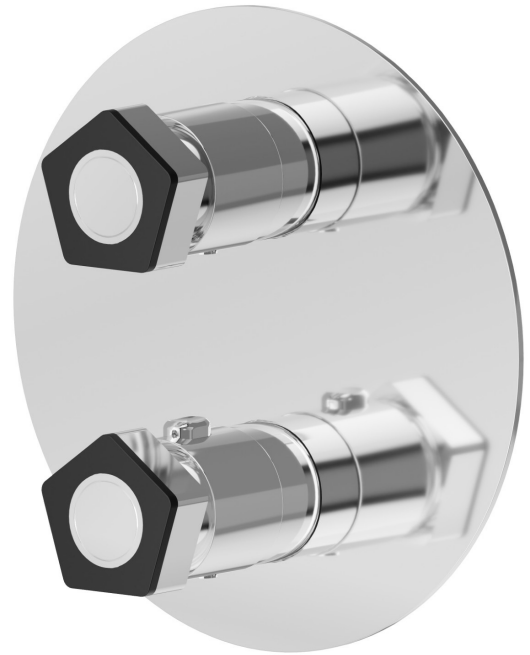

69808E.05.093

Concealed thermostatic mixer, with one handle for temperature control and 2 ways out diverter. External part - finish Chrome - Matt Black

Chrome - Matt Black

FEATURES

Material	Brass
Installation	Wall concealed part
Control type	Single lever
Diverter type	Mechanic diverter
Outlets	2 Ways Out
Water mixing	Thermostatic

Required for installation	<u>27888.00.000</u>
Required for installation	<u>31020.00.000</u>
Required for installation	<u>31061.00.000</u>

TECHNICAL DRAWING

69808E.05.093

Concealed thermostatic mixer, with one handle for temperature control and 2 ways out diverter.
External part - finish Chrome - Matt Black