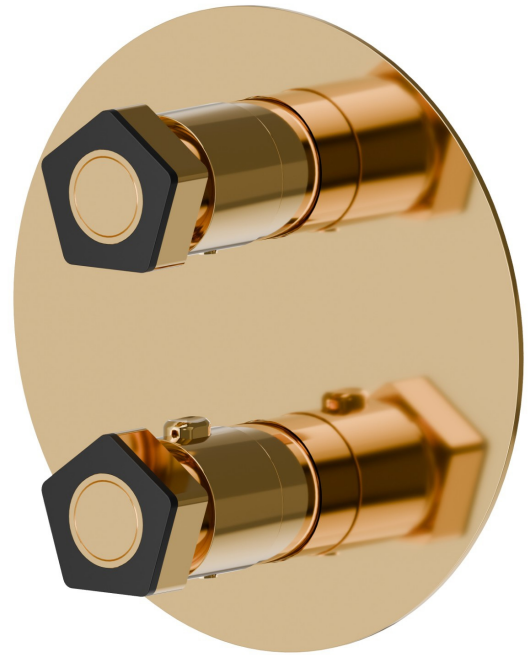

**69808E.62.093**

Concealed thermostatic mixer, with one handle for temperature control and 2 ways out diverter. External part - finish PVD Glossy Gold - Matt Black

PVD Glossy Gold - Matt Black

**FEATURES**

Material	<b>Brass</b>
Installation	<b>Wall concealed part</b>
Control type	<b>Single lever</b>
Diverter type	<b>Mechanic diverter</b>
Outlets	<b>2 Ways Out</b>
Water mixing	<b>Thermostatic</b>

Required for installation	<b><u>27888.00.000</u></b>
Required for installation	<b><u>31020.00.000</u></b>
Required for installation	<b><u>31061.00.000</u></b>

**TECHNICAL DRAWING**

**69808E.62.093**

Concealed thermostatic mixer, with one handle for temperature control and 2 ways out diverter.  
External part - finish PVD Glossy Gold - Matt Black

**AVAILABLE FINISHES**

---

**62.093**

PVD Glossy Gold - Matt Black

**05.093**

finish Chrome - Matt Black