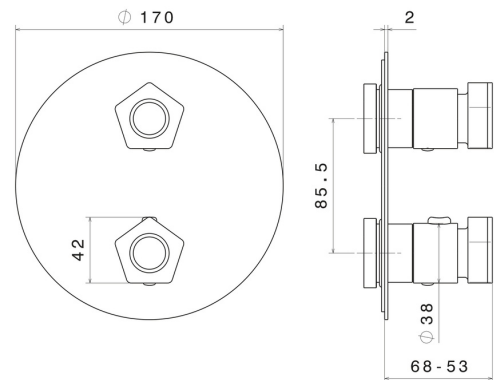

**69808E.62.093**

Concealed thermostatic mixer, with one handle for temperature control and 2 ways out diverter. External part - finish PVD Glossy Gold - Matt Black

PVD Glossy Gold - Matt Black

**FEATURES**

Material	<b>Brass</b>
Installation	<b>Wall concealed part</b>
Control type	<b>Single lever</b>
Diverter type	<b>Mechanic diverter</b>
Outlets	<b>2 Ways Out</b>
Water mixing	<b>Thermostatic</b>

Required for installation	<b><u>27888.00.000</u></b>
Required for installation	<b><u>31020.00.000</u></b>
Required for installation	<b><u>31061.00.000</u></b>

**TECHNICAL DRAWING**

**69808E.62.093**

Concealed thermostatic mixer, with one handle for temperature control and 2 ways out diverter.  
External part - finish PVD Glossy Gold - Matt Black

**AVAILABLE FINISHES**