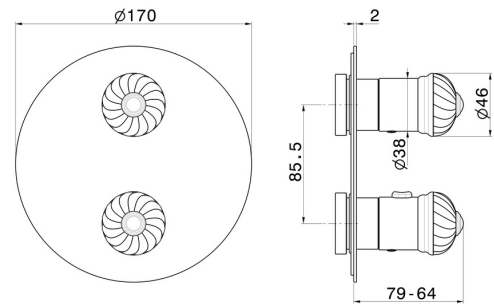

## 69849E.21.018

Concealed thermostatic mixer, with one handle for temperature control and 2 ways out diverter. External part - finish Chrome

### TECHNICAL DRAWING

**69849E.21.018**

Concealed thermostatic mixer, with one handle for temperature control and 2 ways out diverter.  
External part - finish Chrome

**AVAILABLE FINISHES**

---

**21.018**  
Chrome