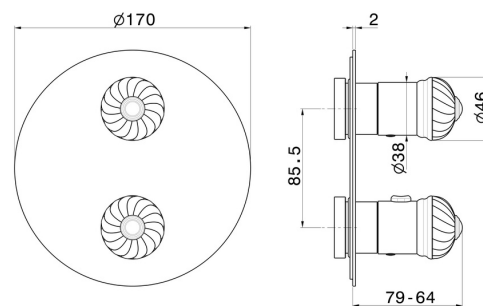

69849E.66.019

Concealed thermostatic mixer, with one handle for temperature control and 2 ways out diverter. External part - finish Gold

FEATURES

Material	Brass
Installation	Wall concealed part
Control type	Single lever
Diverter type	Mechanic diverter
Outlets	2 Ways Out
Water mixing	Thermostatic
Required for installation	<u>31020.00.000</u>
Required for installation	<u>31061.00.000</u>

TECHNICAL DRAWING

69849E.66.019

Concealed thermostatic mixer, with one handle for temperature control and 2 ways out diverter.
External part - finish Gold

AVAILABLE FINISHES

66.019

Gold

21.018

finish Chrome