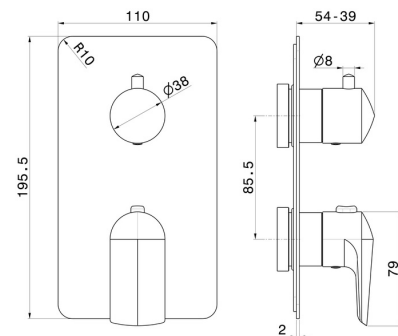

## 69857E.01.093

Concealed thermostatic mixer, with one handle for temperature control and 2 ways out diverter. External part - finish Matt Black

### FEATURES

Material	<b>Brass</b>
Installation	<b>Wall concealed part</b>
Control type	<b>Single lever</b>
Diverter type	<b>Mechanic diverter</b>
Outlets	<b>2 Ways Out</b>
Water mixing	<b>Thermostatic</b>
Required for installation	<b><u>27888.00.000</u></b>
Required for installation	<b><u>31020.00.000</u></b>
Required for installation	<b><u>31061.00.000</u></b>

### TECHNICAL DRAWING

**69857E.01.093**

Concealed thermostatic mixer, with one handle for temperature control and 2 ways out diverter.  
External part - finish Matt Black

**AVAILABLE FINISHES**

---

**01.093**