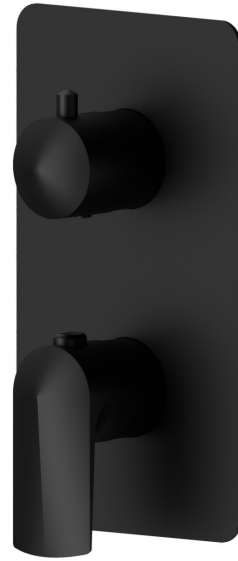

## 69857E.01.093

Concealed thermostatic mixer, with one handle for temperature control and 2 ways out diverter. External part - finish Matt Black

### FEATURES

Material	<b>Brass</b>
Installation	<b>Wall concealed part</b>
Control type	<b>Single lever</b>
Diverter type	<b>Mechanic diverter</b>
Outlets	<b>2 Ways Out</b>
Water mixing	<b>Thermostatic</b>
Required for installation	<b><u>27888.00.000</u></b>
Required for installation	<b><u>31020.00.000</u></b>
Required for installation	<b><u>31061.00.000</u></b>

### TECHNICAL DRAWING

**69857E.01.093**

Concealed thermostatic mixer, with one handle for temperature control and 2 ways out diverter.  
External part - finish Matt Black

**AVAILABLE FINISHES**

---

**01.093**