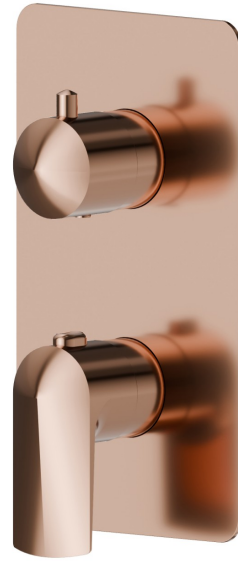

## 69857E.58.061

Concealed thermostatic mixer, with one handle for temperature control and 2 ways out diverter. External part - finish PVD Copper Bronze

PVD Copper Bronze

### FEATURES

Material	<b>Brass</b>
Installation	<b>Wall concealed part</b>
Control type	<b>Single lever</b>
Diverter type	<b>Mechanic diverter</b>
Outlets	<b>2 Ways Out</b>
Water mixing	<b>Thermostatic</b>
Required for installation	<b><u>27888.00.000</u></b>
Required for installation	<b><u>31020.00.000</u></b>
Required for installation	<b><u>31061.00.000</u></b>

### TECHNICAL DRAWING

**69857E.58.061**

Concealed thermostatic mixer, with one handle for temperature control and 2 ways out diverter.  
External part - finish PVD Copper Bronze

**AVAILABLE FINISHES**

---

**61.020**

finish PVD Glossy Gold