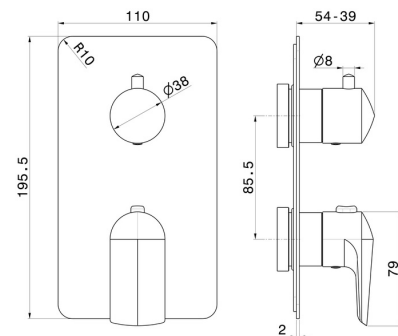

## 69857E.58.061

Concealed thermostatic mixer, with one handle for temperature control and 2 ways out diverter. External part - finish PVD Copper Bronze

PVD Copper Bronze

### FEATURES

Material	<b>Brass</b>
Installation	<b>Wall concealed part</b>
Control type	<b>Single lever</b>
Diverter type	<b>Mechanic diverter</b>
Outlets	<b>2 Ways Out</b>
Water mixing	<b>Thermostatic</b>
Required for installation	<b><u>27888.00.000</u></b>
Required for installation	<b><u>31020.00.000</u></b>
Required for installation	<b><u>31061.00.000</u></b>

### TECHNICAL DRAWING

**69857E.58.061**

Concealed thermostatic mixer, with one handle for temperature control and 2 ways out diverter.  
External part - finish PVD Copper Bronze

**AVAILABLE FINISHES**

---