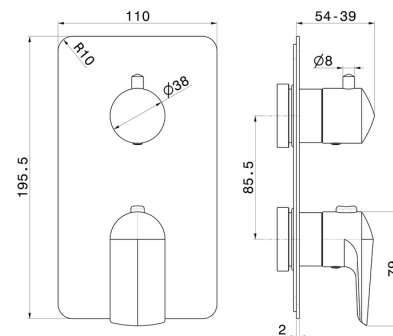

## 69857E.59.064

Concealed thermostatic mixer, with one handle for temperature control and 2 ways out diverter. External part - finish PVD Brushed Gun Metal

PVD Brushed Gun Metal

### FEATURES

Material	<b>Brass</b>
Installation	<b>Wall concealed part</b>
Control type	<b>Single lever</b>
Diverter type	<b>Mechanic diverter</b>
Outlets	<b>2 Ways Out</b>
Water mixing	<b>Thermostatic</b>
Required for installation	<b><u>27888.00.000</u></b>
Required for installation	<b><u>31020.00.000</u></b>
Required for installation	<b><u>31061.00.000</u></b>

### TECHNICAL DRAWING

**69857E.59.064**

Concealed thermostatic mixer, with one handle for temperature control and 2 ways out diverter.  
External part - finish PVD Brushed Gun Metal

**AVAILABLE FINISHES**