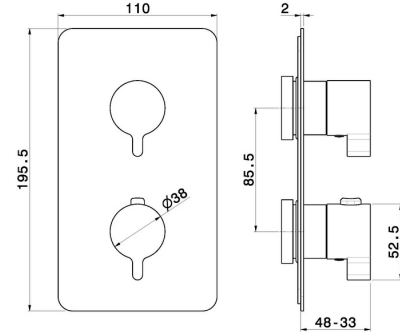

## 69882E.01.014

Concealed thermostatic mixer, with one handle for temperature control and 2 ways out diverter. External part - finish Matt White

### FEATURES

Material	<b>Brass</b>
Installation	<b>Wall concealed part</b>
Control type	<b>Single lever</b>
Outlets	<b>2 Ways Out</b>
Required for installation	<b><u>27888.00.000</u></b>
Required for installation	<b><u>31020.00.000</u></b>
Required for installation	<b><u>31061.00.000</u></b>

### TECHNICAL DRAWING

**69882E.01.014**

Concealed thermostatic mixer, with one handle for temperature control and 2 ways out diverter.  
External part - finish Matt White

**AVAILABLE FINISHES**

---

**01.014**