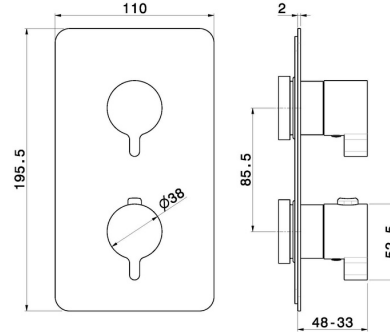

**69882E.01.093**

Concealed thermostatic mixer, with one handle for temperature control and 2 ways out diverter. External part - finish Matt Black

**FEATURES**

Material	<b>Brass</b>
Installation	<b>Wall concealed part</b>
Control type	<b>Single lever</b>
Outlets	<b>2 Ways Out</b>
Required for installation	<b><u>27888.00.000</u></b>
Required for installation	<b><u>31020.00.000</u></b>
Required for installation	<b><u>31061.00.000</u></b>

**TECHNICAL DRAWING**

 **AR Preview**  
try it in your home

**More Details**  
on our [website](#)

**69882E.01.093**

Concealed thermostatic mixer, with one handle for temperature control and 2 ways out diverter.  
External part - finish Matt Black