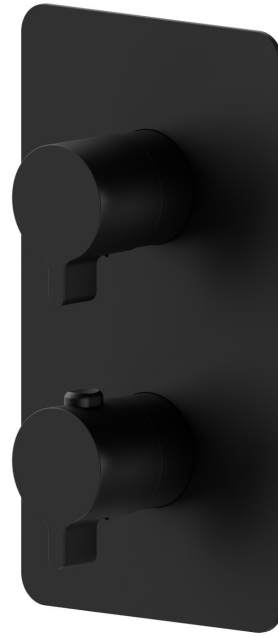

**69882E.01.093**

Concealed thermostatic mixer, with one handle for temperature control and 2 ways out diverter. External part - finish Matt Black

**FEATURES**

Material	<b>Brass</b>
Installation	<b>Wall concealed part</b>
Control type	<b>Single lever</b>
Outlets	<b>2 Ways Out</b>
Required for installation	<b><u>27888.00.000</u></b>
Required for installation	<b><u>31020.00.000</u></b>
Required for installation	<b><u>31061.00.000</u></b>

**TECHNICAL DRAWING**

 **AR Preview**  
try it in your home

**More Details**  
on our [website](#)

**69882E.01.093**

Concealed thermostatic mixer, with one handle for temperature control and 2 ways out diverter.  
External part - finish Matt Black

**AVAILABLE FINISHES**

---

**01.093**

Matt Black

**01.014**

finish Matt White

**21.018**

finish Chrome