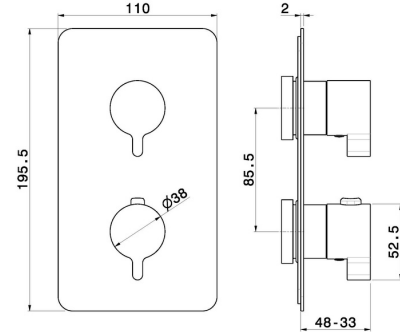

## 69882E.M0.071

Concealed thermostatic mixer, with one handle for temperature control and 2 ways out diverter. External part - finish Gold Satin

### FEATURES

Material	<b>Brass</b>
Installation	<b>Wall concealed part</b>
Control type	<b>Single lever</b>
Outlets	<b>2 Ways Out</b>
Required for installation	<b><u>27888.00.000</u></b>
Required for installation	<b><u>31020.00.000</u></b>
Required for installation	<b><u>31061.00.000</u></b>

### TECHNICAL DRAWING

**69882E.M0.071**

Concealed thermostatic mixer, with one handle for temperature control and 2 ways out diverter.  
External part - finish Gold Satin

**AVAILABLE FINISHES**

---

**M0.071**  
Gold Satin