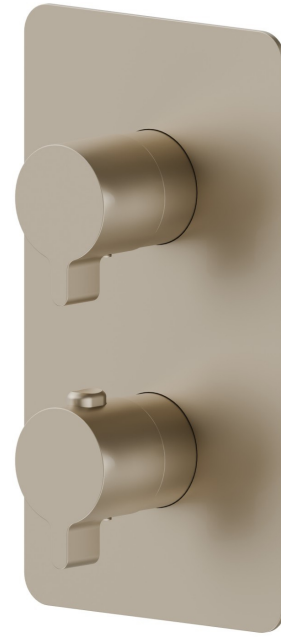

## 69882E.M0.071

Concealed thermostatic mixer, with one handle for temperature control and 2 ways out diverter. External part - finish Gold Satin

### FEATURES

Material	<b>Brass</b>
Installation	<b>Wall concealed part</b>
Control type	<b>Single lever</b>
Outlets	<b>2 Ways Out</b>
Required for installation	<b><u>27888.00.000</u></b>
Required for installation	<b><u>31020.00.000</u></b>
Required for installation	<b><u>31061.00.000</u></b>

### TECHNICAL DRAWING

**69882E.M0.071**

Concealed thermostatic mixer, with one handle for temperature control and 2 ways out diverter.  
External part - finish Gold Satin

**AVAILABLE FINISHES**

---

**M0.071**  
Gold Satin