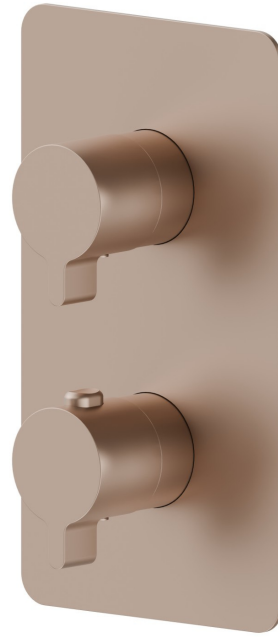

69882E.M0.072

Concealed thermostatic mixer, with one handle for temperature control and 2 ways out diverter. External part - finish Copper Satin

FEATURES

Material	Brass
Installation	Wall concealed part
Control type	Single lever
Outlets	2 Ways Out
Required for installation	<u>27888.00.000</u>
Required for installation	<u>31020.00.000</u>
Required for installation	<u>31061.00.000</u>

TECHNICAL DRAWING

69882E.M0.072

Concealed thermostatic mixer, with one handle for temperature control and 2 ways out diverter.
External part - finish Copper Satin

AVAILABLE FINISHES

 **M0.072**
Copper Satin

 **01.014**
finish Matt White

 **01.093**
finish Matt Black

 **21.018**
finish Chrome

 **M0.070**
finish Titanium Satin

 **M0.071**
finish Gold Satin

 **M0.075**
finish Copper Glossy