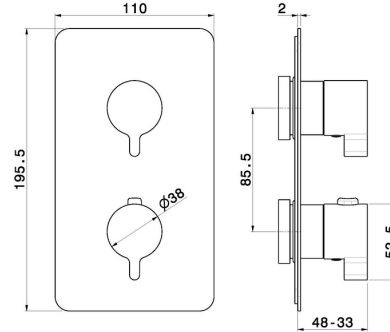

69882E.M0.072

Concealed thermostatic mixer, with one handle for temperature control and 2 ways out diverter. External part - finish Copper Satin

FEATURES

Material	Brass
Installation	Wall concealed part
Control type	Single lever
Outlets	2 Ways Out
Required for installation	<u>27888.00.000</u>
Required for installation	<u>31020.00.000</u>
Required for installation	<u>31061.00.000</u>

TECHNICAL DRAWING

69882E.M0.072

Concealed thermostatic mixer, with one handle for temperature control and 2 ways out diverter.
External part - finish Copper Satin

AVAILABLE FINISHES

 **M0.072**
Copper Satin