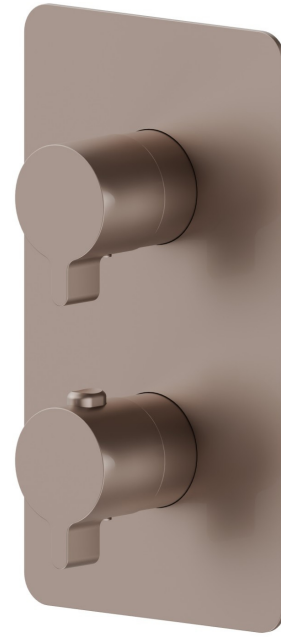

69882E.M0.075

Concealed thermostatic mixer, with one handle for temperature control and 2 ways out diverter. External part - finish Copper Glossy

FEATURES

Material	Brass
Installation	Wall concealed part
Control type	Single lever
Outlets	2 Ways Out
Required for installation	<u>27888.00.000</u>
Required for installation	<u>31020.00.000</u>
Required for installation	<u>31061.00.000</u>

TECHNICAL DRAWING

69882E.M0.075

Concealed thermostatic mixer, with one handle for temperature control and 2 ways out diverter.
External part - finish Copper Glossy

AVAILABLE FINISHES

 **M0.075**
Copper Glossy

 **01.014**
finish Matt White

 **01.093**
finish Matt Black

 **21.018**
finish Chrome

 **M0.070**
finish Titanium Satin

 **M0.071**
finish Gold Satin

 **M0.072**
finish Copper Satin