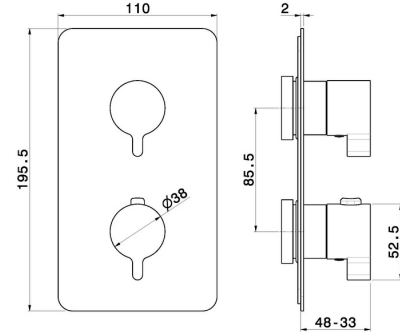

69882E.M0.075

Concealed thermostatic mixer, with one handle for temperature control and 2 ways out diverter. External part - finish Copper Glossy

FEATURES

Material	Brass
Installation	Wall concealed part
Control type	Single lever
Outlets	2 Ways Out
Required for installation	<u>27888.00.000</u>
Required for installation	<u>31020.00.000</u>
Required for installation	<u>31061.00.000</u>

TECHNICAL DRAWING

69882E.M0.075

Concealed thermostatic mixer, with one handle for temperature control and 2 ways out diverter.
External part - finish Copper Glossy

AVAILABLE FINISHES

 **M0.075**
Copper Glossy