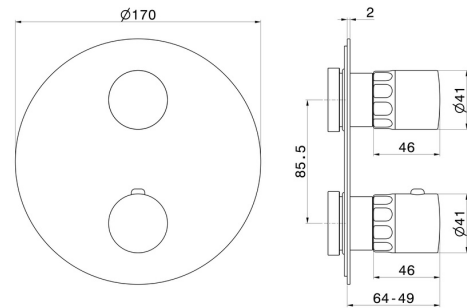

## 69897E.01.014

Concealed thermostatic mixer, with one handle for temperature control and 2 ways out diverter. External part - finish Matt White

### TECHNICAL DRAWING

**69897E.01.014**

Concealed thermostatic mixer, with one handle for temperature control and 2 ways out diverter.  
External part - finish Matt White

**AVAILABLE FINISHES**

---

**01.014**