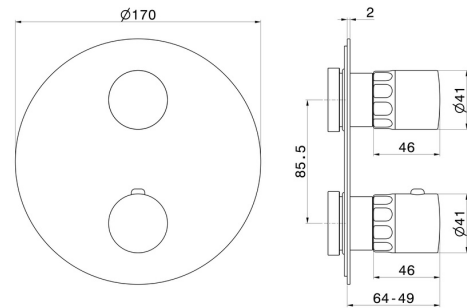

69897E.01.093

Concealed thermostatic mixer, with one handle for temperature control and 2 ways out diverter. External part - finish Matt Black

FEATURES

Material	Brass/Marble
Installation	Wall concealed part
Control type	Single lever
Diverter type	Mechanic diverter
Outlets	2 Ways Out
Water mixing	Thermostatic
Required for installation	<u>31061.00.000</u>
Required for installation	<u>31020.00.000</u>
Required for installation	<u>27888.00.000</u>

TECHNICAL DRAWING

69897E.01.093

Concealed thermostatic mixer, with one handle for temperature control and 2 ways out diverter.
External part - finish Matt Black

AVAILABLE FINISHES

01.093

Matt Black

01.014

finish Matt White