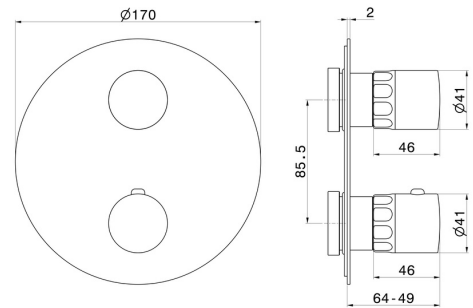

69897E.21.018

Concealed thermostatic mixer, with one handle for temperature control and 2 ways out diverter. External part - finish Chrome

FEATURES

Material	Brass/Marble
Installation	Wall concealed part
Control type	Single lever
Diverter type	Mechanic diverter
Outlets	2 Ways Out
Water mixing	Thermostatic
Required for installation	<u>31061.00.000</u>
Required for installation	<u>31020.00.000</u>
Required for installation	<u>27888.00.000</u>

TECHNICAL DRAWING

69897E.21.018

Concealed thermostatic mixer, with one handle for temperature control and 2 ways out diverter.
External part - finish Chrome

AVAILABLE FINISHES

21.018
Chrome

01.014
finish Matt White