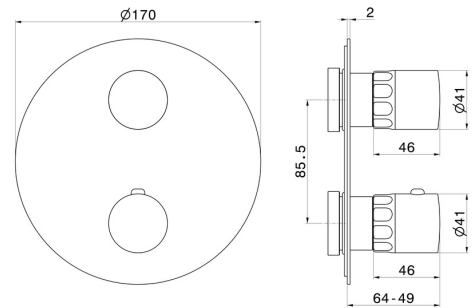

69897E.59.064

Concealed thermostatic mixer, with one handle for temperature control and 2 ways out diverter. External part - finish PVD Brushed Gun Metal

PVD Brushed Gun Metal

FEATURES

Material	Brass/Marble
Installation	Wall concealed part
Control type	Single lever
Diverter type	Mechanic diverter
Outlets	2 Ways Out
Water mixing	Thermostatic
Required for installation	<u>31061.00.000</u>
Required for installation	<u>31020.00.000</u>
Required for installation	<u>27888.00.000</u>

TECHNICAL DRAWING

69897E.59.064

Concealed thermostatic mixer, with one handle for temperature control and 2 ways out diverter.
External part - finish PVD Brushed Gun Metal

AVAILABLE FINISHES

59.064

PVD Brushed Gun Metal