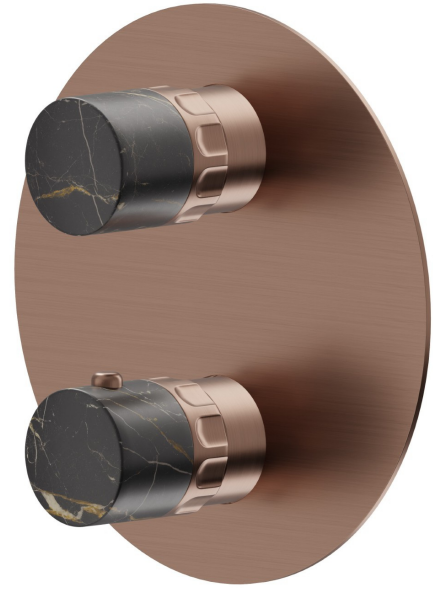

**69897E.59.067**

Concealed thermostatic mixer, with one handle for temperature control and 2 ways out diverter. External part - finish PVD Brushed Copper Bronze

PVD Brushed Copper Bronze

**FEATURES**

Material	<b>Brass/Marble</b>
Installation	<b>Wall concealed part</b>
Control type	<b>Single lever</b>
Diverter type	<b>Mechanic diverter</b>
Outlets	<b>2 Ways Out</b>
Water mixing	<b>Thermostatic</b>

Required for installation	<b><u>31061.00.000</u></b>
Required for installation	<b><u>31020.00.000</u></b>
Required for installation	<b><u>27888.00.000</u></b>

**TECHNICAL DRAWING**

**69897E.59.067**

Concealed thermostatic mixer, with one handle for temperature control and 2 ways out diverter.  
External part - finish PVD Brushed Copper Bronze

**AVAILABLE FINISHES**

---

**59.067**

PVD Brushed Copper Bronze

**01.014**

finish Matt White

**01.093**

finish Matt Black

**61.020**

finish PVD Glossy Gold