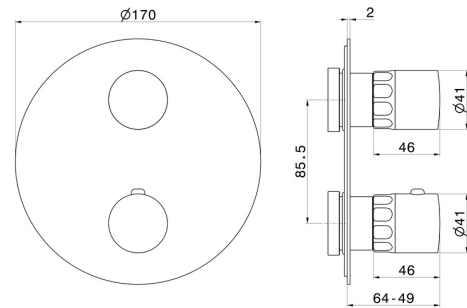

**69897E.59.067**

Concealed thermostatic mixer, with one handle for temperature control and 2 ways out diverter. External part - finish PVD Brushed Copper Bronze

PVD Brushed Copper Bronze

**FEATURES**

Material	<b>Brass/Marble</b>
Installation	<b>Wall concealed part</b>
Control type	<b>Single lever</b>
Diverter type	<b>Mechanic diverter</b>
Outlets	<b>2 Ways Out</b>
Water mixing	<b>Thermostatic</b>

Required for installation	<b><u>31061.00.000</u></b>
Required for installation	<b><u>31020.00.000</u></b>
Required for installation	<b><u>27888.00.000</u></b>

**TECHNICAL DRAWING**

**69897E.59.067**

Concealed thermostatic mixer, with one handle for temperature control and 2 ways out diverter.  
External part - finish PVD Brushed Copper Bronze