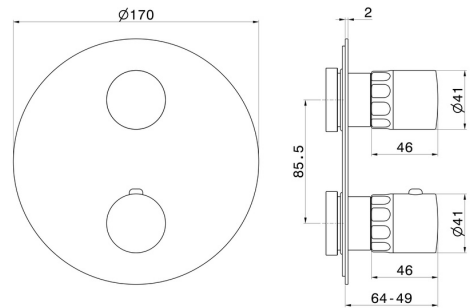

69897E.59.098

Concealed thermostatic mixer, with one handle for temperature control and 2 ways out diverter. External part - finish PVD Brushed Pale Gold

FEATURES

Material	Brass/Marble
Installation	Wall concealed part
Control type	Single lever
Diverter type	Mechanic diverter
Outlets	2 Ways Out
Water mixing	Thermostatic
Required for installation	<u>31061.00.000</u>
Required for installation	<u>31020.00.000</u>
Required for installation	<u>27888.00.000</u>

TECHNICAL DRAWING

69897E.59.098

Concealed thermostatic mixer, with one handle for temperature control and 2 ways out diverter.
External part - finish PVD Brushed Pale Gold

AVAILABLE FINISHES

59.098

PVD Brushed Pale Gold