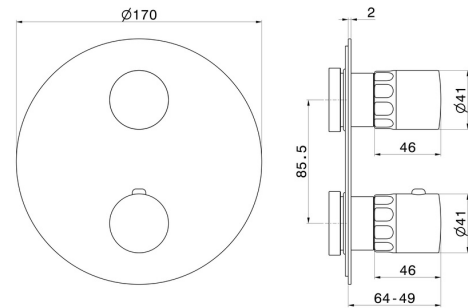

69897E.61.020

Concealed thermostatic mixer, with one handle for temperature control and 2 ways out diverter. External part - finish PVD Glossy Gold

PVD Glossy Gold

FEATURES

Material	Brass/Marble
Installation	Wall concealed part
Control type	Single lever
Diverter type	Mechanic diverter
Outlets	2 Ways Out
Water mixing	Thermostatic
Required for installation	<u>31061.00.000</u>
Required for installation	<u>31020.00.000</u>
Required for installation	<u>27888.00.000</u>

TECHNICAL DRAWING

69897E.61.020

Concealed thermostatic mixer, with one handle for temperature control and 2 ways out diverter.
External part - finish PVD Glossy Gold

AVAILABLE FINISHES

61.020

PVD Glossy Gold