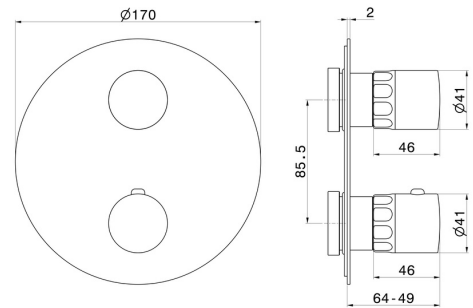

69898E.01.093

Concealed thermostatic mixer, with one handle for temperature control and 2 ways out diverter. External part - finish Matt Black

FEATURES

Material	Brass/Marble
Installation	Wall concealed part
Control type	Single lever
Diverter type	Mechanic diverter
Outlets	2 Ways Out
Water mixing	Thermostatic
Required for installation	<u>31061.00.000</u>
Required for installation	<u>31020.00.000</u>
Required for installation	<u>27888.00.000</u>

TECHNICAL DRAWING

69898E.01.093

Concealed thermostatic mixer, with one handle for temperature control and 2 ways out diverter.
External part - finish Matt Black

AVAILABLE FINISHES

01.093

Matt Black

01.014

finish Matt White