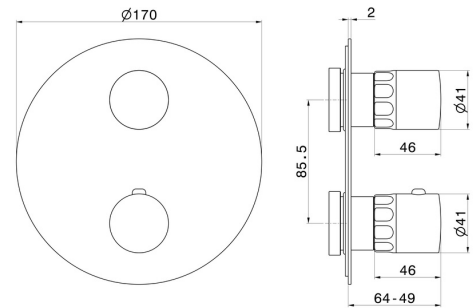

69898E.59.064

Concealed thermostatic mixer, with one handle for temperature control and 2 ways out diverter. External part - finish PVD Brushed Gun Metal

FEATURES

Material	Brass/Marble
Installation	Wall concealed part
Control type	Single lever
Diverter type	Mechanic diverter
Outlets	2 Ways Out
Water mixing	Thermostatic
Required for installation	<u>31061.00.000</u>
Required for installation	<u>31020.00.000</u>
Required for installation	<u>27888.00.000</u>

TECHNICAL DRAWING

69898E.59.064

Concealed thermostatic mixer, with one handle for temperature control and 2 ways out diverter.
External part - finish PVD Brushed Gun Metal

AVAILABLE FINISHES

59.064

PVD Brushed Gun Metal