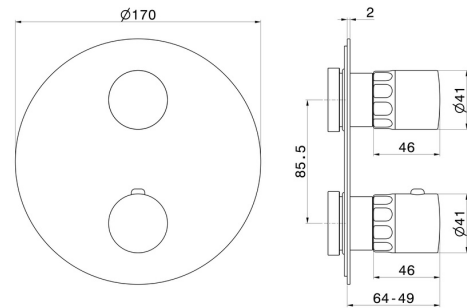

69898E.59.066

Concealed thermostatic mixer, with one handle for temperature control and 2 ways out diverter. External part - finish PVD Brushed steel

FEATURES

Material	Brass/Marble
Installation	Wall concealed part
Control type	Single lever
Diverter type	Mechanic diverter
Outlets	2 Ways Out
Water mixing	Thermostatic
Required for installation	<u>31061.00.000</u>
Required for installation	<u>31020.00.000</u>
Required for installation	<u>27888.00.000</u>

TECHNICAL DRAWING

69898E.59.066

Concealed thermostatic mixer, with one handle for temperature control and 2 ways out diverter.
External part - finish PVD Brushed steel

AVAILABLE FINISHES

59.066

PVD Brushed steel