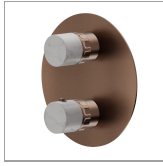

**69898E.59.067**

Concealed thermostatic mixer, with one handle for temperature control and 2 ways out diverter. External part - finish PVD Brushed Copper Bronze

PVD Brushed Copper Bronze

**FEATURES**

Material	<b>Brass/Marble</b>
Installation	<b>Wall concealed part</b>
Control type	<b>Single lever</b>
Diverter type	<b>Mechanic diverter</b>
Outlets	<b>2 Ways Out</b>
Water mixing	<b>Thermostatic</b>

Required for installation	<b><u>31061.00.000</u></b>
Required for installation	<b><u>31020.00.000</u></b>
Required for installation	<b><u>27888.00.000</u></b>

**TECHNICAL DRAWING**

**69898E.59.067**

Concealed thermostatic mixer, with one handle for temperature control and 2 ways out diverter.  
External part - finish PVD Brushed Copper Bronze

#### AVAILABLE FINISHES

---

**59.067**

PVD Brushed Copper Bronze

**01.014**

finish Matt White

**01.093**

finish Matt Black

**61.020**

finish PVD Glossy Gold