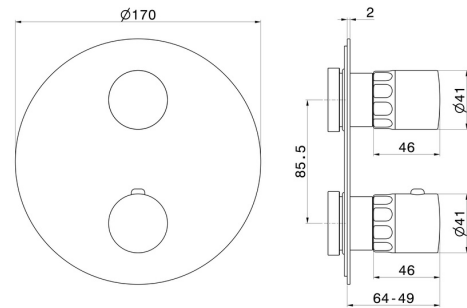

**69898E.59.067**

Concealed thermostatic mixer, with one handle for temperature control and 2 ways out diverter. External part - finish PVD Brushed Copper Bronze

PVD Brushed Copper Bronze

**FEATURES**

Material	<b>Brass/Marble</b>
Installation	<b>Wall concealed part</b>
Control type	<b>Single lever</b>
Diverter type	<b>Mechanic diverter</b>
Outlets	<b>2 Ways Out</b>
Water mixing	<b>Thermostatic</b>

Required for installation	<b><u>31061.00.000</u></b>
Required for installation	<b><u>31020.00.000</u></b>
Required for installation	<b><u>27888.00.000</u></b>

**TECHNICAL DRAWING**

**69898E.59.067**

Concealed thermostatic mixer, with one handle for temperature control and 2 ways out diverter.  
External part - finish PVD Brushed Copper Bronze