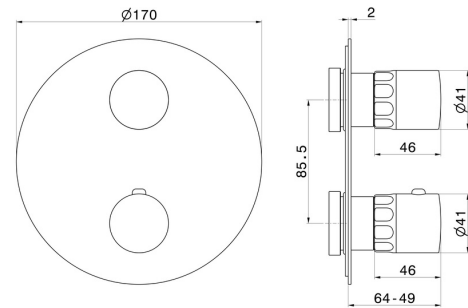

## 69898E.59.098

Concealed thermostatic mixer, with one handle for temperature control and 2 ways out diverter. External part - finish PVD Brushed Pale Gold

### TECHNICAL DRAWING

**69898E.59.098**

Concealed thermostatic mixer, with one handle for temperature control and 2 ways out diverter.  
External part - finish PVD Brushed Pale Gold

**AVAILABLE FINISHES**