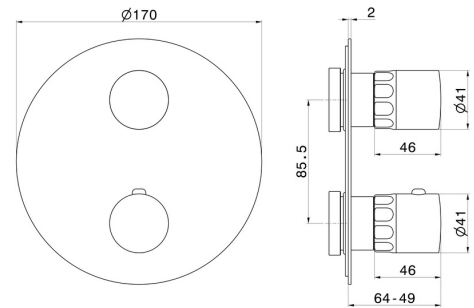

## 69898E.61.020

Concealed thermostatic mixer, with one handle for temperature control and 2 ways out diverter. External part - finish PVD Glossy Gold

PVD Glossy Gold

### TECHNICAL DRAWING

**69898E.61.020**

Concealed thermostatic mixer, with one handle for temperature control and 2 ways out diverter.  
External part - finish PVD Glossy Gold

**AVAILABLE FINISHES**

---

**61.020**