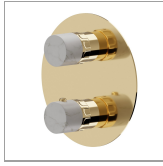

## 69898E.61.020

Concealed thermostatic mixer, with one handle for temperature control and 2 ways out diverter. External part - finish PVD Glossy Gold

PVD Glossy Gold

### FEATURES

Material	<b>Brass/Marble</b>
Installation	<b>Wall concealed part</b>
Control type	<b>Single lever</b>
Diverter type	<b>Mechanic diverter</b>
Outlets	<b>2 Ways Out</b>
Water mixing	<b>Thermostatic</b>
Required for installation	<b><u>31061.00.000</u></b>
Required for installation	<b><u>31020.00.000</u></b>
Required for installation	<b><u>27888.00.000</u></b>

### TECHNICAL DRAWING

**69898E.61.020**

Concealed thermostatic mixer, with one handle for temperature control and 2 ways out diverter.  
External part - finish PVD Glossy Gold

**AVAILABLE FINISHES**

---

**61.020**

PVD Glossy Gold

**01.014**

finish Matt White

**01.093**

finish Matt Black

**21.018**

finish Chrome

**59.064**